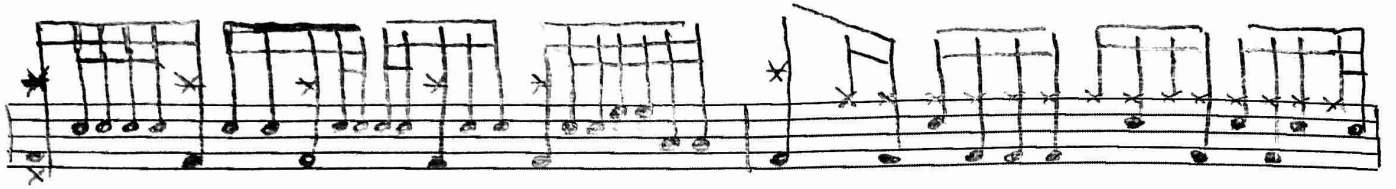

"Tom Sawyer"

A handwritten musical score for guitar, consisting of ten staves. The notation is written in black ink on a white background. Each staff begins with a treble clef and a key signature of one sharp (F#). The music is written in a rhythmic style characteristic of early rock and roll, featuring a consistent eighth-note bass line and a melody of eighth-note chords. The chords are often beamed together in groups of four or six notes. The score includes various musical notations such as asterisks (likely indicating barre positions), slurs, and dynamic markings like 'f' (forte) and 'mf' (mezzo-forte). The piece concludes with a double bar line and a final chord.

Handwritten musical score for guitar, consisting of ten staves. The notation includes chords, melodic lines, and various performance markings such as 'n.c.', '2', '1.', and '12'. The score is written in a single system across ten staves.